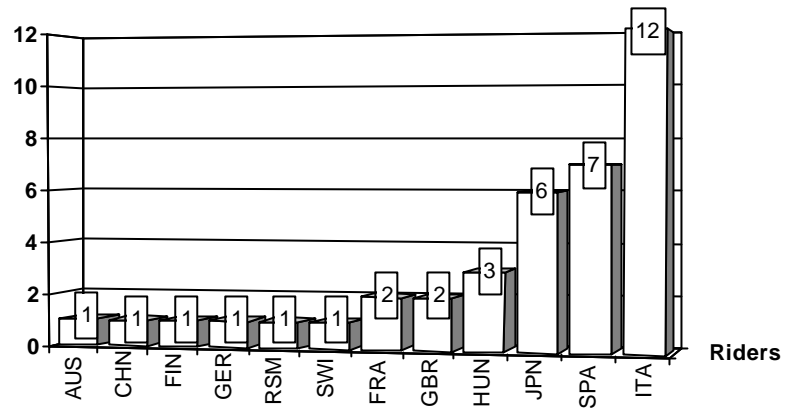

© DORNA, 2003

Official information of MotoGP

www.motograndprix.com

Suzuka, Friday, April 04, 2003

Rider

Nation Team

Motorcycle

W=Wildcard R( )=Replacement \_\_=Replaced i=Trophy Michel Metraux Cup r=Rookie of the year