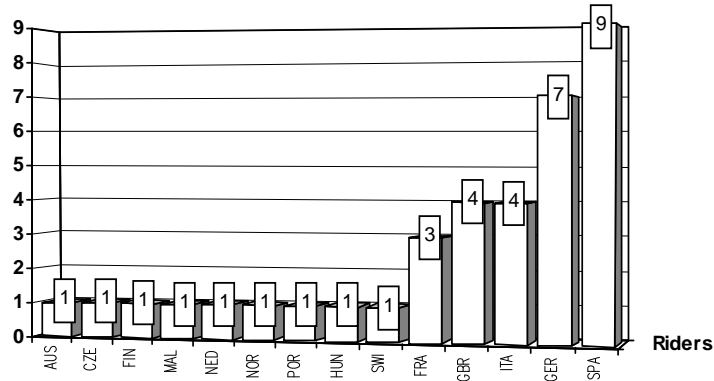

Motorcycle

W=Wildcard R()=Replacement __=Replaced i=Trophy Michel Metraux Cup r=Rookie of the year

These data/results cannot be reproduced, stored and/or transmitted in whole or in part by any manner of electronic, mechanical, photocopying, recording, broadcasting or otherwise now known or herein after developed without the previous express consent by the copyright owner, except for reproduction in daily press and regular printed publications on sale to the public within 60 days of the event related to those data/results and always provided that copyright symbol appears together as follows below.