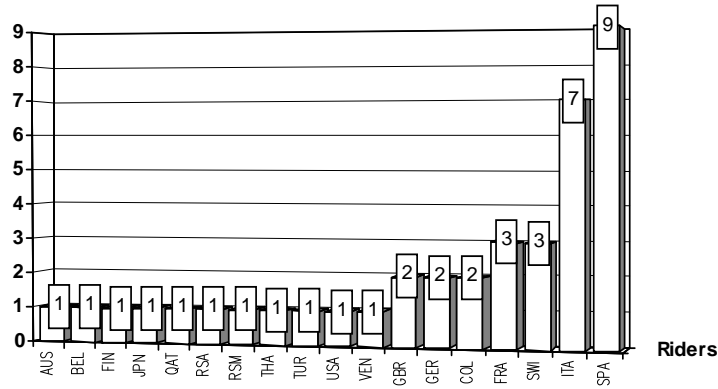

W=Wildcard R( )=Replacement __=Replaced i=Trophy Michel Metraux Cup r=Rookie of the year

These data/results cannot be reproduced, stored and/or transmitted in whole or in part by any manner of electronic, mechanical, photocopying, recording, broadcasting or otherwise now known or herein after developed without the previous express consent by the copyright owner, except for reproduction in daily press and regular printed publications on sale to the public within 60 days of the event related to those data/results and always provided that copyright symbol appears together as follows below.
© DORNA, 2011