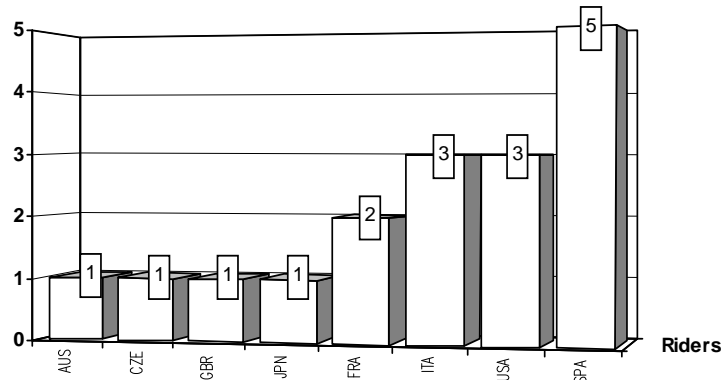

W=Wildcard R()=Replacement __=Replaced i=Trophy Michel Metraux Cup r=Rookie of the year

These data/results cannot be reproduced, stored and/or transmitted in whole or in part by any manner of electronic, mechanical, photocopying, recording, broadcasting or otherwise now known or herein after developed without the previous express consent by the copyright owner, except for reproduction in daily press and regular printed publications on sale to the public within 60 days of the event related to those data/results and always provided that copyright symbol appears together as follows below.
© DORNA, 2011