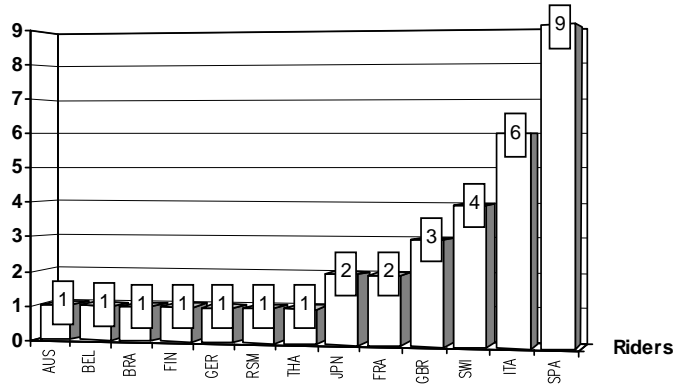

Computerised results and timing service provided by **TISSOT**

Moto2

GRAN PREMIO D'ITALIA TIM

Entry List

1

Rider

Nation Team

Motorcycle