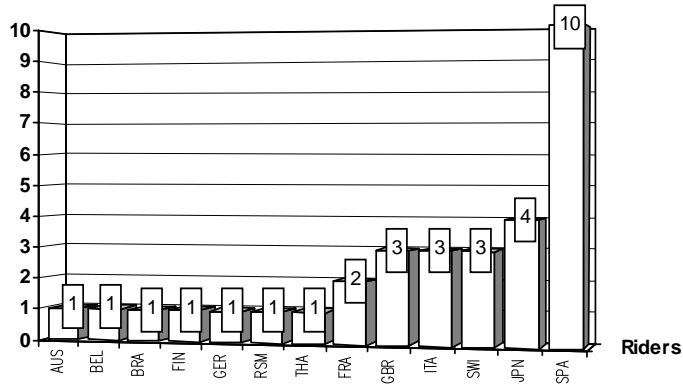

W=Wildcard R(=Replacement __=Replaced i=Trophy Michel Metraux Cup r=Rookie of the year

These data/results cannot be reproduced, stored and/or transmitted in whole or in part by any manner of electronic, mechanical, photocopying, recording, broadcasting or otherwise now known or herein after developed without the previous express consent by the copyright owner, except for reproduction in daily press and regular printed publications on sale to the public within 60 days of the event related to those data/results and always provided that copyright symbol appears together as follows below.