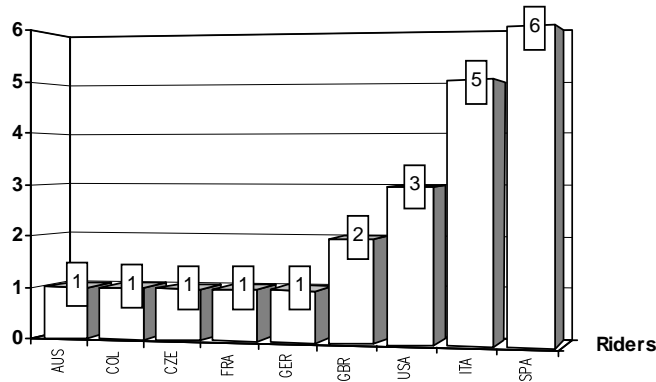

W=Wildcard R()=Replacement __=Replaced *=CRT Status r=Rookie of the year

These data/results cannot be reproduced, stored and/or transmitted in whole or in part by any manner of electronic, mechanical, photocopying, recording, broadcasting or otherwise now known or herein after developed without the previous express consent by the copyright owner, except for reproduction in daily press and regular printed publications on sale to the public within 60 days of the event related to those data/results and always provided that copyright symbol appears together as follows below.
© DORNA, 2012