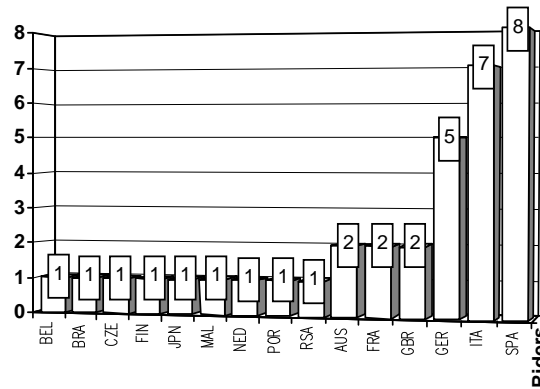

© DORNA, 2013

GRAN PREMI APEROL DE CATALUNYA

4727 m.

Entry List

1

Rider

Nation Team

Motorcycle

W=Wildcard R()=Replacement __=Replaced i=Trophy Michel Metraux Cup r=Rookie of the year

These data/results cannot be reproduced, stored and/or transmitted in whole or in part by any manner of electronic, mechanical, photocopying, recording, broadcasting or otherwise now known or herein after developed without the previous express consent by the copyright owner, except for reproduction in daily press and regular printed publications on sale to the public within 60 days of the event related to those data/results and always provided that copyright symbol appears together as follows below.