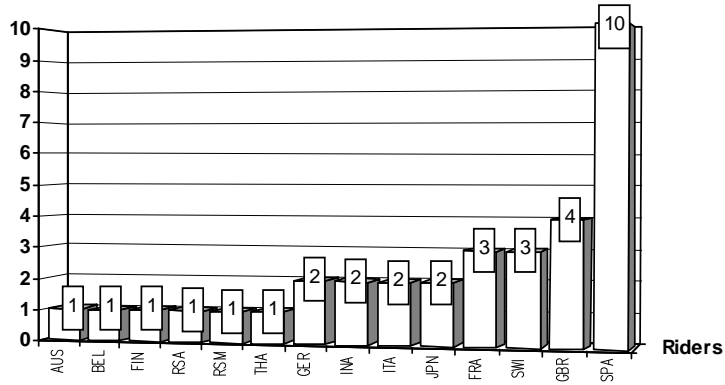

### Entry List

1

*Rider*

*Nation Team*

*Motorcycle*

W=Wildcard

R( )=Replacement

\_\_=Replaced