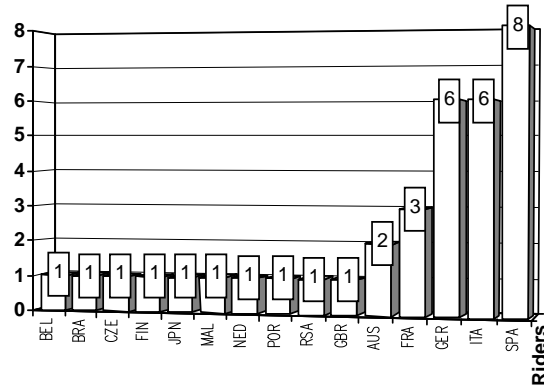

### Entry List

1

*Rider*

*Nation Team*

*Motorcycle*

W=Wildcard

R( )=Replacement    \_\_=Replaced

i=Trophy Michel Metraux Cup    r=Rookie of the year