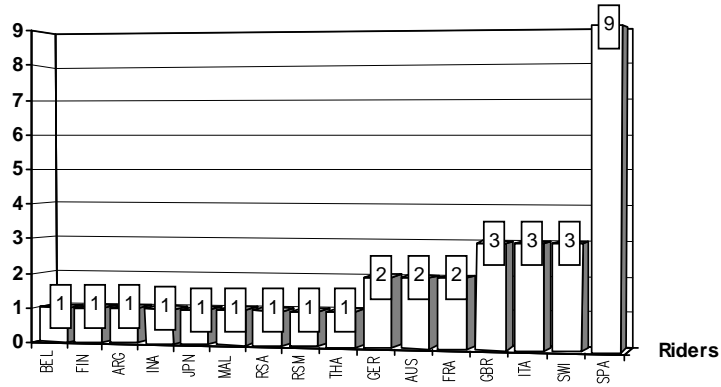

© DORNA, 2013

4226 m.

GP APEROL DI SAN MARINO E RIVIERA DI RIMINI

Entry List

1

Rider

Nation Team

Motorcycle

W=Wildcard R()=Replacement __=Replaced i=Trophy Michel Metraux Cup r=Rookie of the year

These data/results cannot be reproduced, stored and/or transmitted in whole or in part by any manner of electronic, mechanical, photocopying, recording, broadcasting or otherwise now known or herein after developed without the previous express consent by the copyright owner, except for reproduction in daily press and regular printed publications on sale to the public within 60 days of the event related to those data/results and always provided that copyright symbol appears together as follows below.