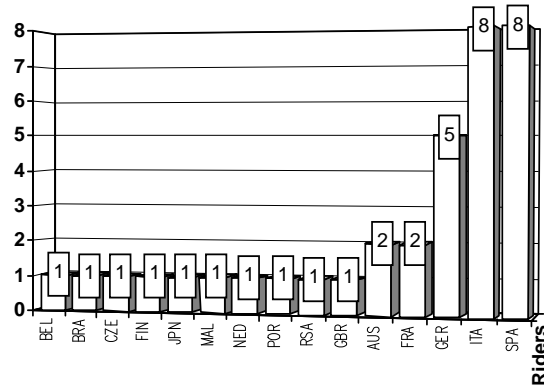

© DORNA, 2013

GP APEROL DI SAN MARINO E RIVIERA DI RIMINI

4226 m.

Entry List

1

Rider

Nation Team

Motorcycle

W=Wildcard R()=Replacement __=Replaced i=Trophy Michel Metraux Cup r=Rookie of the year

These data/results cannot be reproduced, stored and/or transmitted in whole or in part by any manner of electronic, mechanical, photocopying, recording, broadcasting or otherwise now known or herein after developed without the previous express consent by the copyright owner, except for reproduction in daily press and regular printed publications on sale to the public within 60 days of the event related to those data/results and always provided that copyright symbol appears together as follows below.