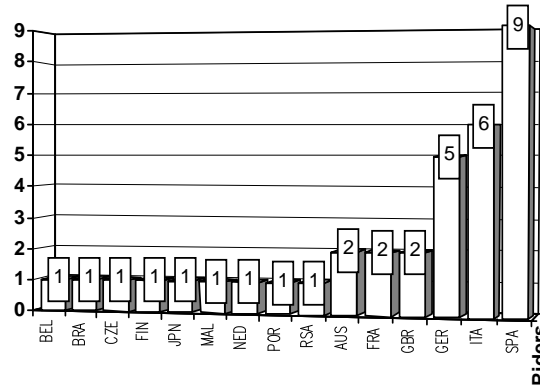

Nation Team

Motorcycle

W=Wildcard R()=Replacement __=Replaced i=Trophy Michel Metraux Cup r=Rookie of the year

These data/results cannot be reproduced, stored and/or transmitted in whole or in part by any manner of electronic, mechanical, photocopying, recording, broadcasting or otherwise now known or herein after developed without the previous express consent by the copyright owner, except for reproduction in daily press and regular printed publications on sale to the public within 60 days of the event related to those data/results and always provided that copyright symbol appears together as follows below.