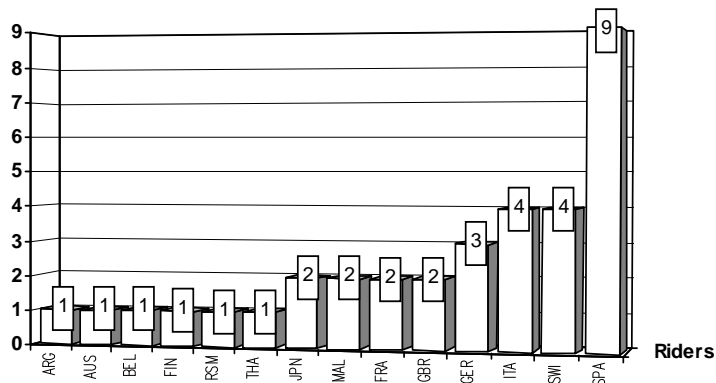

© DORNA, 2014

G.P. RED BULL DE LA REPÚBLICA ARGENTINA

4806 m.

Entry List

1

Rider

Nation Team

Motorcycle

W=Wildcard

R()=Replacement

__=Replaced

i=Trophy Michel Metraux Cup r=Rookie of the year

These data/results cannot be reproduced, stored and/or transmitted in whole or in part by any manner of electronic, mechanical, photocopying, recording, broadcasting or otherwise now known or herein after developed without the previous express consent by the copyright owner, except for reproduction in daily press and regular printed publications on sale to the public within 60 days of the event related to those data/results and always provided that copyright symbol appears together as follows below.