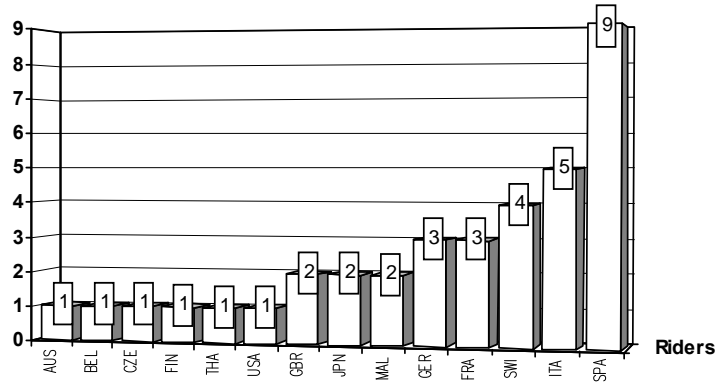

W=Wildcard

R()=Replacement

__=Replaced

i=Trophy Michel Metraux Cup r=Rookie of the year

These data/results cannot be reproduced, stored and/or transmitted in whole or in part by any manner of electronic, mechanical, photocopying, recording, broadcasting or otherwise now known or herein after developed without the previous express consent by the copyright owner, except for reproduction in daily press and regular printed publications on sale to the public within 60 days of the event related to those data/results and always provided that copyright symbol appears together as follows below.