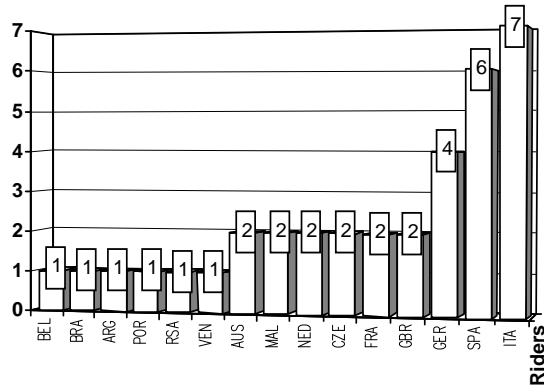

© DORNA, 2014

Sachsenring

Results and timing service provided by **TISSOT**

Moto3

eni MOTORRAD GRAND PRIX DEUTSCHLAND

3671 m.

Entry List

1

Rider

Nation Team

Motorcycle

W=Wildcard

R()=Replacement

__=Replaced

i=Trophy Michel Metraux Cup r=Rookie of the year

These data/results cannot be reproduced, stored and/or transmitted in whole or in part by any manner of electronic, mechanical, photocopying, recording, broadcasting or otherwise now known or herein after developed without the previous express consent by the copyright owner, except for reproduction in daily press and regular printed publications on sale to the public within 60 days of the event related to those data/results and always provided that copyright symbol appears together as follows below.