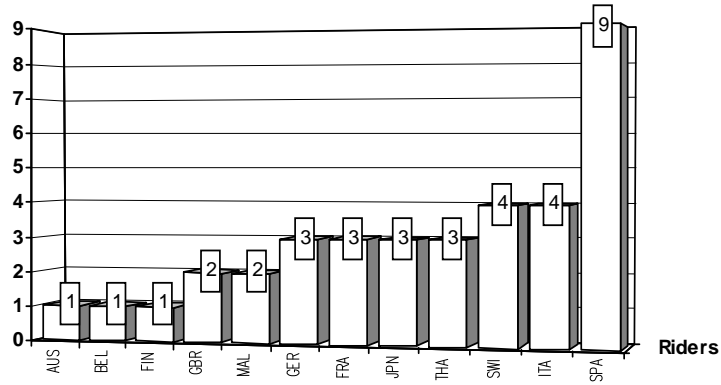

Nation Team

Motorcycle

W=Wildcard

R(=Replacement

__=Replaced

i=Trophy Michel Metraux Cup r=Rookie of the year

These data/results cannot be reproduced, stored and/or transmitted in whole or in part by any manner of electronic, mechanical, photocopying, recording, broadcasting or otherwise now known or herein after developed without the previous express consent by the copyright owner, except for reproduction in daily press and regular printed publications on sale to the public within 60 days of the event related to those data/results and always provided that copyright symbol appears together as follows below.