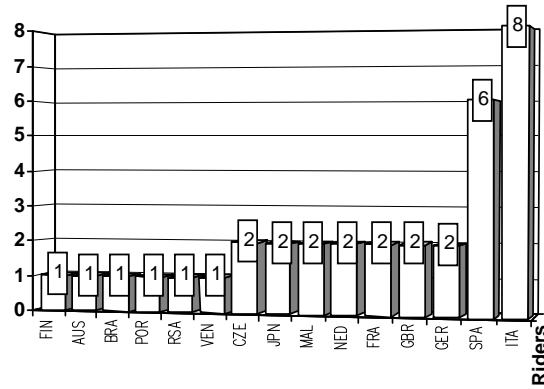

W=Wildcard R()=Replacement __=Replaced i=Trophy Michel Metraux Cup r=Rookie of the year

These data/results cannot be reproduced, stored and/or transmitted in whole or in part by any manner of electronic, mechanical, photocopying, recording, broadcasting or otherwise now known or herein after developed without the previous express consent by the copyright owner, except for reproduction in daily press and regular printed publications on sale to the public within 60 days of the event related to those data/results and always provided that copyright symbol appears together as follows below.