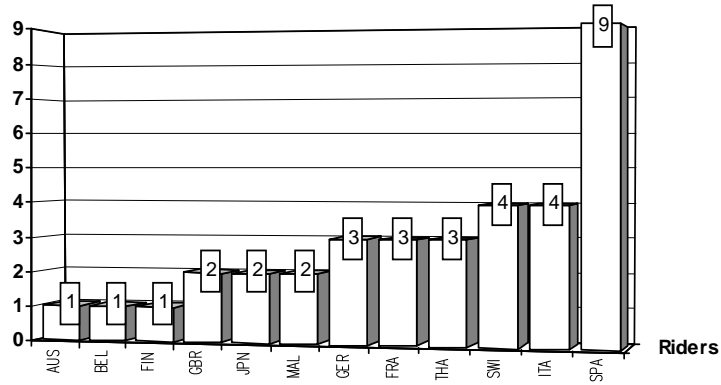

Sepang Circuit

Results and timing service provided by **TISSOT**

Moto2

SHELL ADVANCE MALAYSIAN MOTORCYCLE GP

5543 m.

Entry List

1

Rider

Nation Team

Motorcycle

W=Wildcard

R( )=Replacement

__=Replaced

i=Trophy Michel Metraux Cup r=Rookie of the year

These data/results cannot be reproduced, stored and/or transmitted in whole or in part by any manner of electronic, mechanical, photocopying, recording, broadcasting or otherwise now known or herein after developed without the previous express consent by the copyright owner, except for reproduction in daily press and regular printed publications on sale to the public within 60 days of the event related to those data/results and always provided that copyright symbol appears together as follows below.

© DORNA, 2014

Official MotoGP Timing by **TISSOT**
www.motogp.com