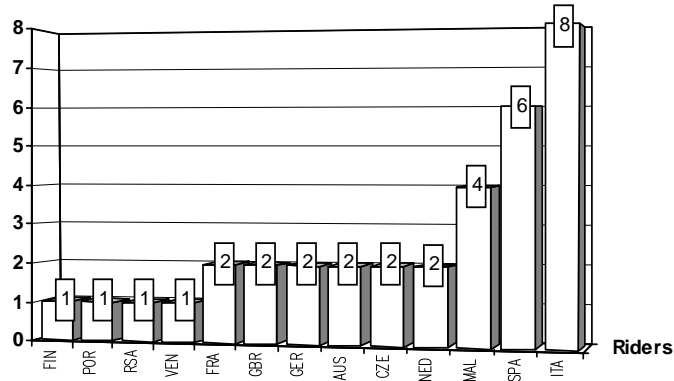

© DORNA, 2014

Sepang Circuit

Results and timing service provided by **TISSOT**

**Moto3**

**SHELL ADVANCE MALAYSIAN MOTORCYCLE GP**

5543 m.

**Entry List**

**1**

*Rider*

*Nation Team*

*Motorcycle*

W=Wildcard

R( )=Replacement

\_\_=Replaced

i=Trophy Michel Metraux Cup

r=Rookie of the year