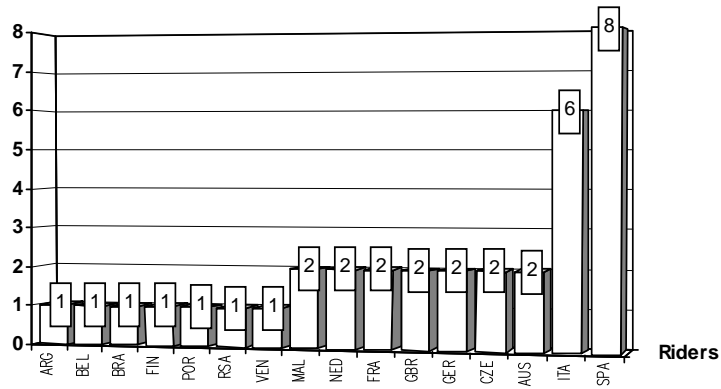

Nation Team

Motorcycle

W=Wildcard R()=Replacement __=Replaced i=Trophy Michel Metraux Cup r=Rookie of the year

These data/results cannot be reproduced, stored and/or transmitted in whole or in part by any manner of electronic, mechanical, photocopying, recording, broadcasting or otherwise now known or herein after developed without the previous express consent by the copyright owner, except for reproduction in daily press and regular printed publications on sale to the public within 60 days of the event related to those data/results and always provided that copyright symbol appears together as follows below.