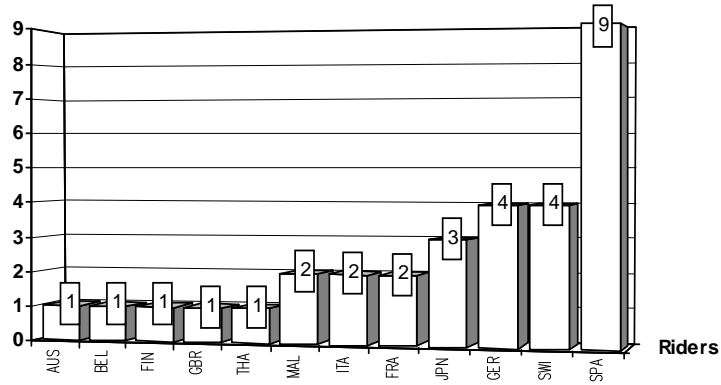

Rider

Nation Team

Motorcycle

W=Wildcard

R(=Replacement

__=Replaced

i=Trophy Michel Metraux Cup r=Rookie of the year

These data/results cannot be reproduced, stored and/or transmitted in whole or in part by any manner of electronic, mechanical, photocopying, recording, broadcasting or otherwise now known or herein after developed without the previous express consent by the copyright owner, except for reproduction in daily press and regular printed publications on sale to the public within 60 days of the event related to those data/results and always provided that copyright symbol appears together as follows below.