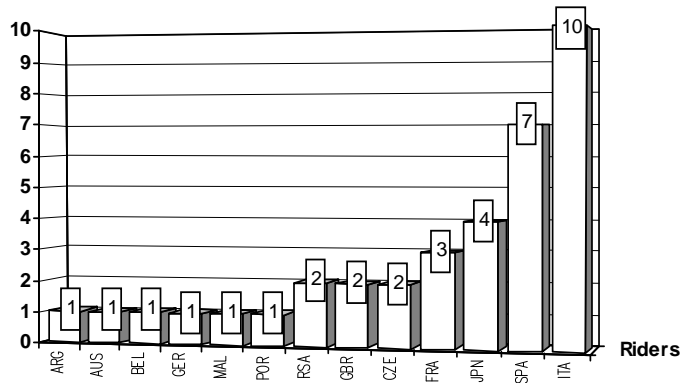

© DORNA, 2015

MOTUL GRAND PRIX OF JAPAN

4801 m.

Entry List

1

Rider

Nation Team

Motorcycle

W=Wildcard R()=Replacement __=Replaced i=Trophy Michel Metraux Cup r=Rookie of the year

These data/results cannot be reproduced, stored and/or transmitted in whole or in part by any manner of electronic, mechanical, photocopying, recording, broadcasting or otherwise now known or herein after developed without the previous express consent by the copyright owner, except for reproduction in daily press and regular printed publications on sale to the public within 60 days of the event related to those data/results and always provided that copyright symbol appears together as follows below.