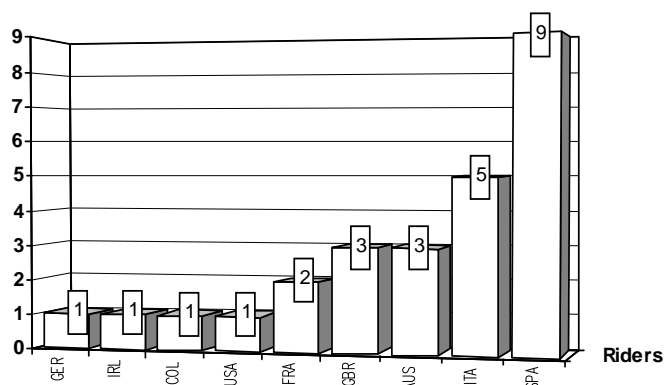

W=Wildcard R()=Replacement __=Replaced *=Factory option r=Rookie of the year

These data/results cannot be reproduced, stored and/or transmitted in whole or in part by any manner of electronic, mechanical, photocopying, recording, broadcasting or otherwise now known or herein after developed without the previous express consent by the copyright owner, except for reproduction in daily press and regular printed publications on sale to the public within 60 days of the event related to those data/results and always provided that copyright symbol appears together as follows below.