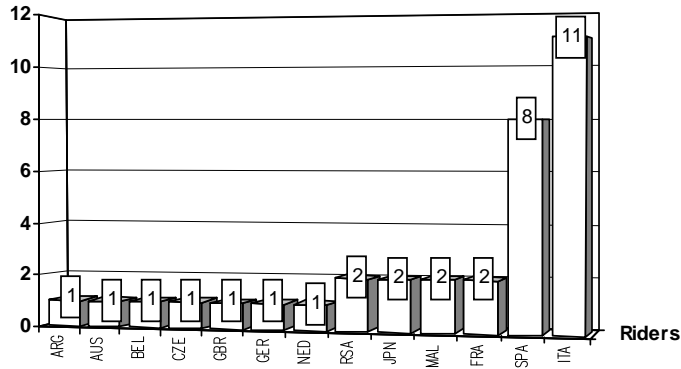

Rider

Nation Team

Motorcycle

W=Wildcard

R()=Replacement

__=Replaced

i=Trophy Michel Metraux Cup r=Rookie of the year

These data/results cannot be reproduced, stored and/or transmitted in whole or in part by any manner of electronic, mechanical, photocopying, recording, broadcasting or otherwise now known or herein after developed without the previous express consent by the copyright owner, except for reproduction in daily press and regular printed publications on sale to the public within 60 days of the event related to those data/results and always provided that copyright symbol appears together as follows below.