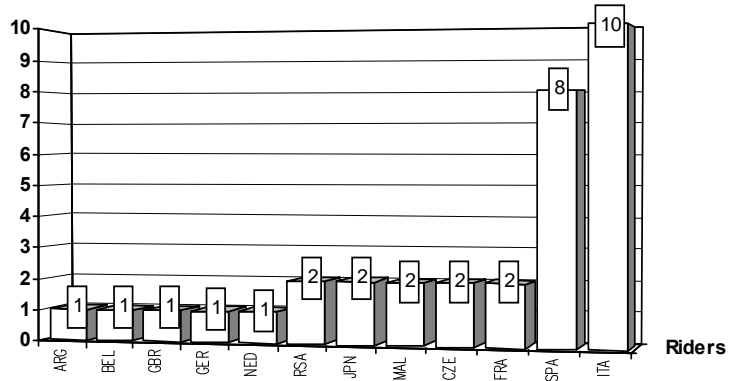

W=Wildcard

R()=Replacement

__=Replaced

i=Trophy Michel Metraux Cup r=Rookie of the year

These data/results cannot be reproduced, stored and/or transmitted in whole or in part by any manner of electronic, mechanical, photocopying, recording, broadcasting or otherwise now known or herein after developed without the previous express consent by the copyright owner, except for reproduction in daily press and regular printed publications on sale to the public within 60 days of the event related to those data/results and always provided that copyright symbol appears together as follows below.