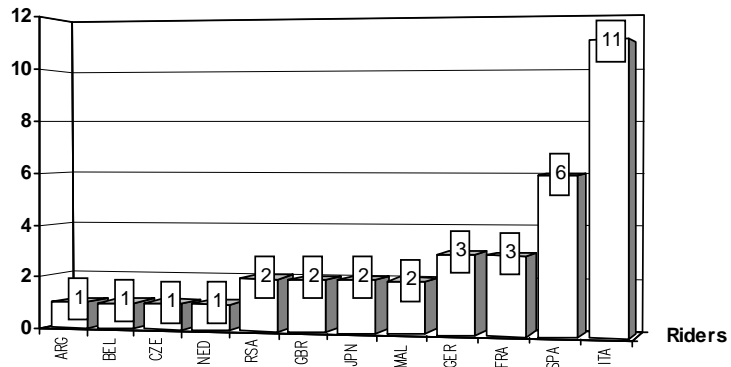

Sachsenring

Results and timing service provided by **TISSOT**

Moto3

GoPro MOTORRAD GRAND PRIX DEUTSCHLAND

3671 m.

Entry List

1

Rider

Nation Team

Motorcycle

W=Wildcard

R(=Replacement

__=Replaced

i=Trophy Michel Metraux Cup r=Rookie of the year

These data/results cannot be reproduced, stored and/or transmitted in whole or in part by any manner of electronic, mechanical, photocopying, recording, broadcasting or otherwise now known or herein after developed without the previous express consent by the copyright owner, except for reproduction in daily press and regular printed publications on sale to the public within 60 days of the event related to those data/results and always provided that copyright symbol appears together as follows below.

© DORNA, 2016

Official MotoGP Timing by **TISSOT**
www.motogp.com