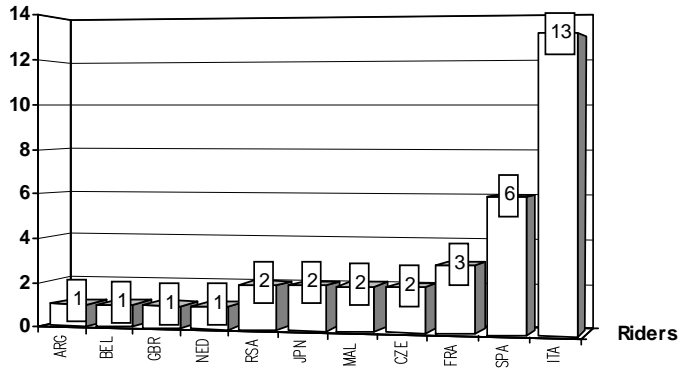

© DORNA, 2016

5245 m.

GRAN PREMIO D'ITALIA TIM

Entry List

1

Rider

Nation Team

Motorcycle

W=Wildcard

R()=Replacement

__=Replaced

i=Trophy Michel Metraux Cup r=Rookie of the year

These data/results cannot be reproduced, stored and/or transmitted in whole or in part by any manner of electronic, mechanical, photocopying, recording, broadcasting or otherwise now known or herein after developed without the previous express consent by the copyright owner, except for reproduction in daily press and regular printed publications on sale to the public within 60 days of the event related to those data/results and always provided that copyright symbol appears together as follows below.