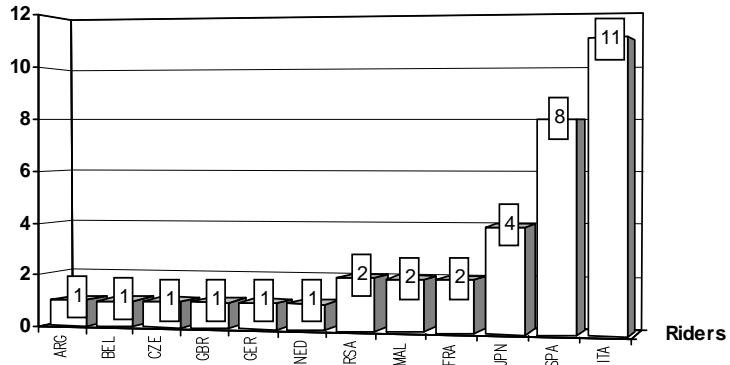

Rider

Nation Team

Motorcycle

W=Wildcard

R()=Replacement

__=Replaced

i=Trophy Michel Metraux Cup r=Rookie of the year

These data/results cannot be reproduced, stored and/or transmitted in whole or in part by any manner of electronic, mechanical, photocopying, recording, broadcasting or otherwise now known or herein after developed without the previous express consent by the copyright owner, except for reproduction in daily press and regular printed publications on sale to the public within 60 days of the event related to those data/results and always provided that copyright symbol appears together as follows below.