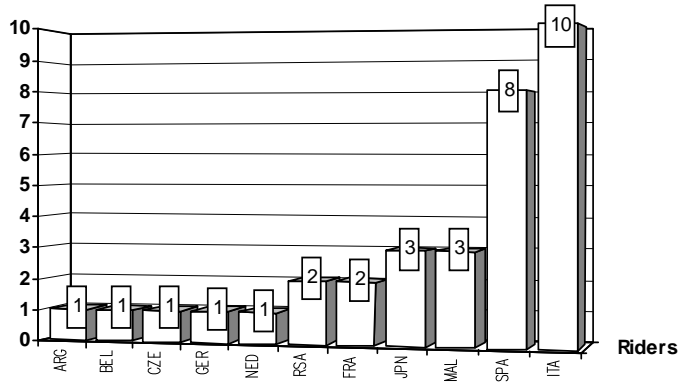

© DORNA, 2016

5543 m.

SHELL MALAYSIA MOTORCYCLE GRAND PRIX

Entry List

1

Rider

Nation Team

Motorcycle

W=Wildcard

R()=Replacement

__=Replaced

i=Trophy Michel Metraux Cup r=Rookie of the year

These data/results cannot be reproduced, stored and/or transmitted in whole or in part by any manner of electronic, mechanical, photocopying, recording, broadcasting or otherwise now known or herein after developed without the previous express consent by the copyright owner, except for reproduction in daily press and regular printed publications on sale to the public within 60 days of the event related to those data/results and always provided that copyright symbol appears together as follows below.