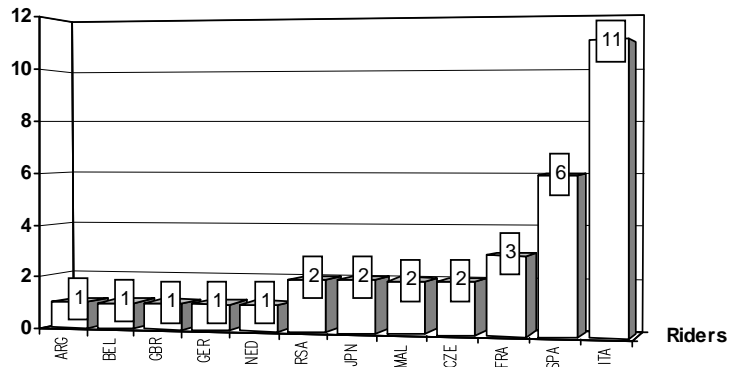

W=Wildcard

R( )=Replacement

__=Replaced

i=Trophy Michel Metraux Cup r=Rookie of the year

These data/results cannot be reproduced, stored and/or transmitted in whole or in part by any manner of electronic, mechanical, photocopying, recording, broadcasting or otherwise now known or herein after developed without the previous express consent by the copyright owner, except for reproduction in daily press and regular printed publications on sale to the public within 60 days of the event related to those data/results and always provided that copyright symbol appears together as follows below.

© DORNA, 2016