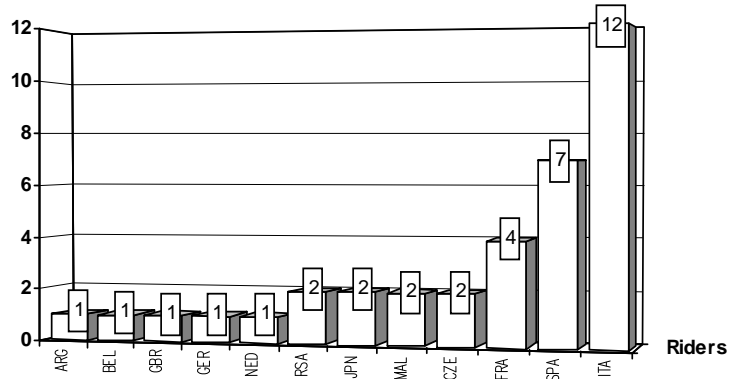

© DORNA, 2016

4423 m.

GRAN PREMIO RED BULL DE ESPAÑA

Entry List

1

Rider

Nation Team

Motorcycle

W=Wildcard

R( )=Replacement

\_\_=Replaced

i=Trophy Michel Metraux Cup r=Rookie of the year

These data/results cannot be reproduced, stored and/or transmitted in whole or in part by any manner of electronic, mechanical, photocopying, recording, broadcasting or otherwise now known or herein after developed without the previous express consent by the copyright owner, except for reproduction in daily press and regular printed publications on sale to the public within 60 days of the event related to those data/results and always provided that copyright symbol appears together as follows below.