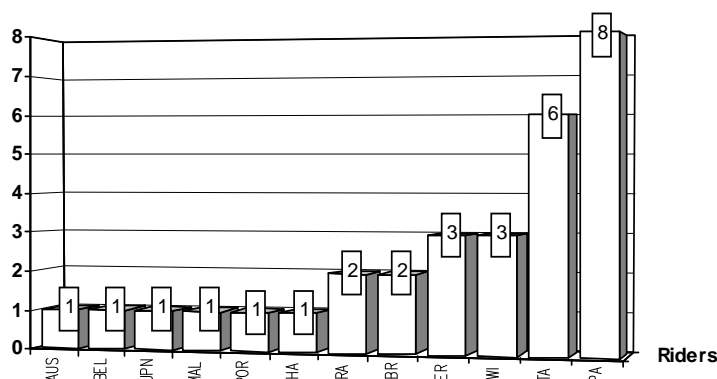

W=Wildcard R()=Replacement __=Replaced i=Trophy Michel Metraux Cup r=Rookie of the year

These data/results cannot be reproduced, stored and/or transmitted in whole or in part by any manner of electronic, mechanical, photocopying, recording, broadcasting or otherwise now known or herein after developed without the previous express consent by the copyright owner, except for reproduction in daily press and regular printed publications on sale to the public within 60 days of the event related to those data/results and always provided that copyright symbol appears together as follows below.