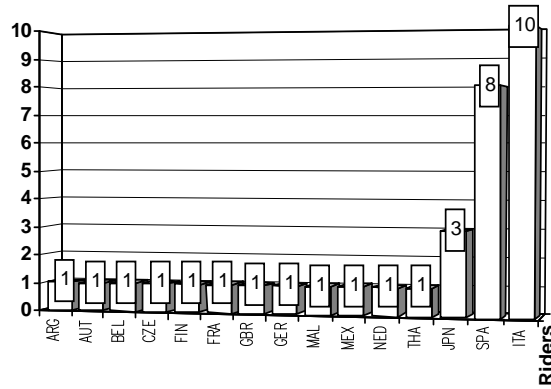

© DORNA, 2017

4318 m.

**Entry List**

**1**

*Rider*

*Nation Team*

*Motorcycle*

W=Wildcard