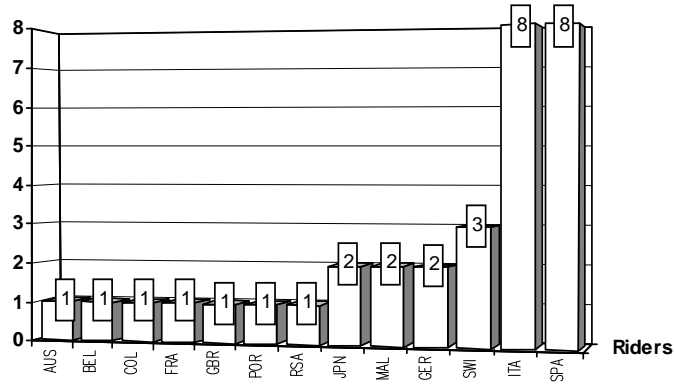

Motorcycle

W=Wildcard

R()=Replacement

__=Replaced

i=Trophy Michel Metraux Cup r=Rookie of the year

These data/results cannot be reproduced, stored and/or transmitted in whole or in part by any manner of electronic, mechanical, photocopying, recording, broadcasting or otherwise now known or herein after developed without the previous express consent by the copyright owner, except for reproduction in daily press and regular printed publications on sale to the public within 60 days of the event related to those data/results and always provided that copyright symbol appears together as follows below.