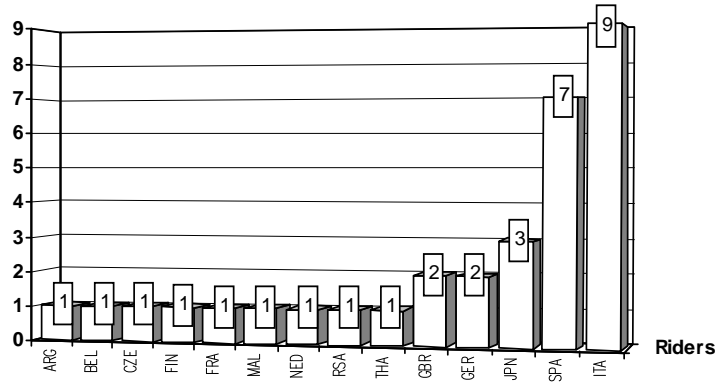

Sachsenring

Results and timing service provided by **TISSOT**

Moto3™

GoPro MOTORRAD GRAND PRIX DEUTSCHLAND

3671 m.

Entry List

1

Rider

Nation Team

Motorcycle

W=Wildcard

R( )=Replacement

__=Replaced

i=Trophy Michel Metraux Cup r=Rookie of the year

These data/results cannot be reproduced, stored and/or transmitted in whole or in part by any manner of electronic, mechanical, photocopying, recording, broadcasting or otherwise now known or herein after developed without the previous express consent by the copyright owner, except for reproduction in daily press and regular printed publications on sale to the public within 60 days of the event related to those data/results and always provided that copyright symbol appears together as follows below.

© DORNA, 2017

Official MotoGP Timing by **TISSOT**
www.motogp.com