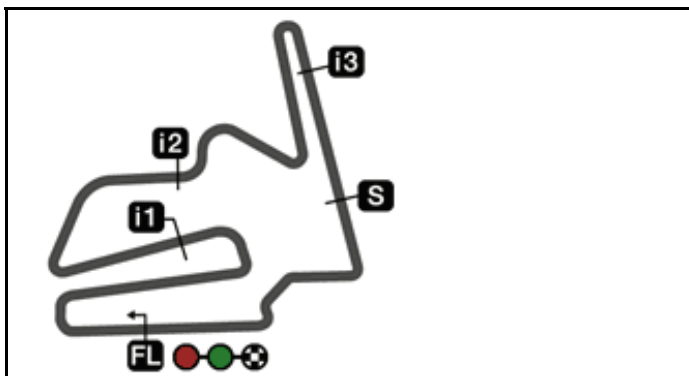

## CIRCUIT DATA

Name	Twin Ring Motegi
Pole position	Left
Length	4,801 m. / 2.983 miles
Width	15 m.
Right corners	8
Left corners	6
Longest straight	762 m. / 0.473 miles
Constructed	1997
Modified	1997