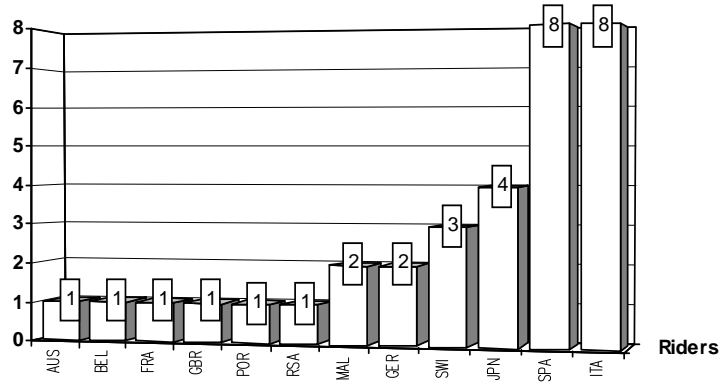

© DORNA, 2017

MOTUL GRAND PRIX OF JAPAN

4801 m.

Entry List

1

Rider

Nation Team

Motorcycle

W=Wildcard R()=Replacement __=Replaced i=Trophy Michel Metraux Cup r=Rookie of the year

These data/results cannot be reproduced, stored and/or transmitted in whole or in part by any manner of electronic, mechanical, photocopying, recording, broadcasting or otherwise now known or herein after developed without the previous express consent by the copyright owner, except for reproduction in daily press and regular printed publications on sale to the public within 60 days of the event related to those data/results and always provided that copyright symbol appears together as follows below.