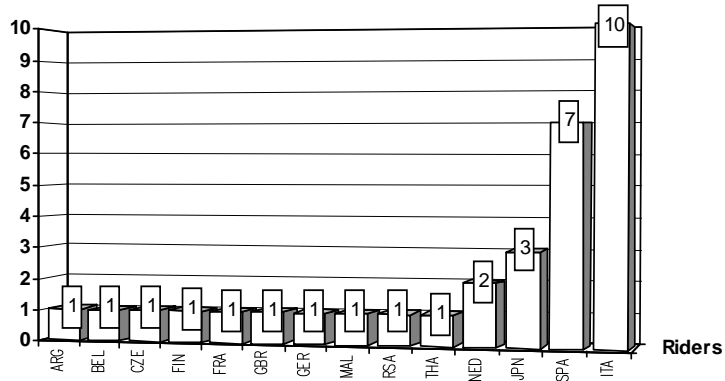

W=Wildcard

R( )=Replacement

\_\_=Replaced

i=Trophy Michel Metraux Cup r=Rookie of the year

These data/results cannot be reproduced, stored and/or transmitted in whole or in part by any manner of electronic, mechanical, photocopying, recording, broadcasting or otherwise now known or herein after developed without the previous express consent by the copyright owner, except for reproduction in daily press and regular printed publications on sale to the public within 60 days of the event related to those data/results and always provided that copyright symbol appears together as follows below.