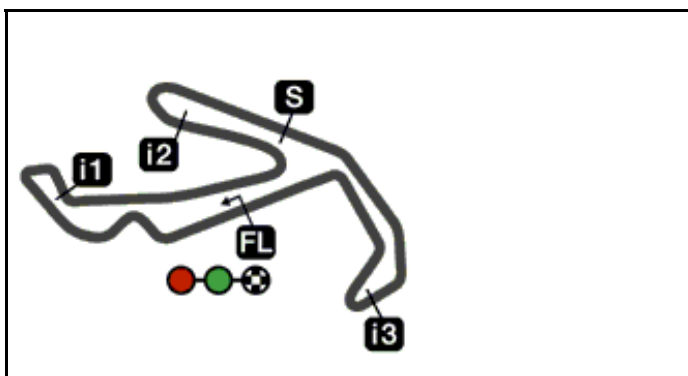

CIRCUIT DATA

Name	Misano World Circuit Marco Simoncelli
Pole position	Left
Length	4,226 m. / 2.626 miles
Width	12 m.
Right corners	10
Left corners	6
Longest straight	530 m. / 0.329 miles
Constructed	1972
Modified	2007