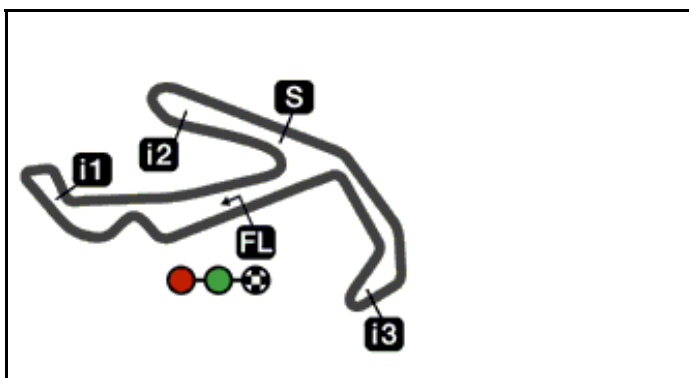

CIRCUIT DATA

Name	Misano World Circuit Marco Simoncelli
Pole position	Left
Length	4,226 m. / 2.626 miles
Width	12 m.
Right corners	10
Left corners	6
Longest straight	530 m. / 0.329 miles
Constructed	1972
Modified	2007