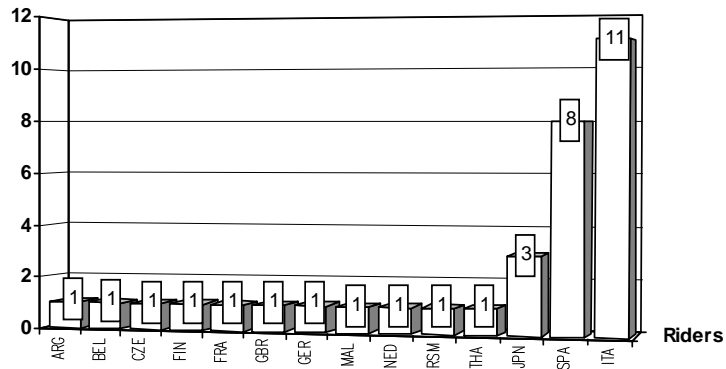

© DORNA, 2017

4226 m.

Entry List

1

Rider

Nation Team

Motorcycle

W=Wildcard