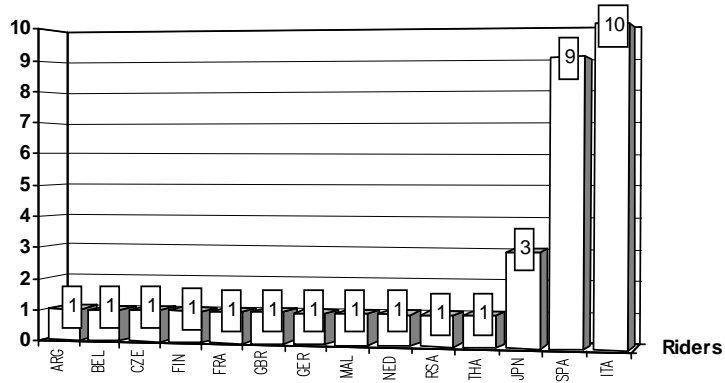

© DORNA, 2017

4423 m.

GRAN PREMIO RED BULL DE ESPAÑA

Entry List

1

Rider

Nation Team

Motorcycle

W=Wildcard

R()=Replacement

__=Replaced

i=Trophy Michel Metraux Cup r=Rookie of the year

These data/results cannot be reproduced, stored and/or transmitted in whole or in part by any manner of electronic, mechanical, photocopying, recording, broadcasting or otherwise now known or herein after developed without the previous express consent by the copyright owner, except for reproduction in daily press and regular printed publications on sale to the public within 60 days of the event related to those data/results and always provided that copyright symbol appears together as follows below.