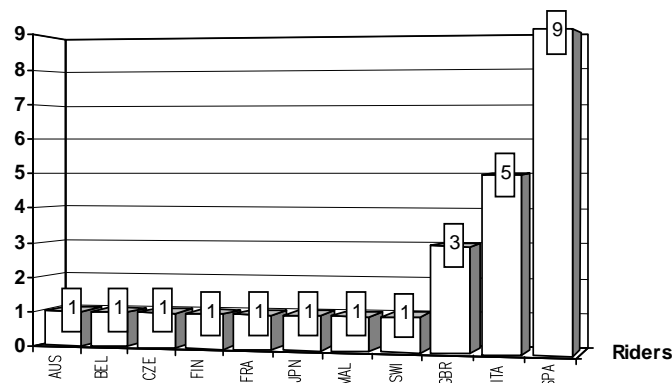

W=Wildcard

R()=Replacement

__=Replaced

*=Independent Team Rider

r=Rookie of the year

These data/results cannot be reproduced, stored and/or transmitted in whole or in part by any manner of electronic, mechanical, photocopying, recording, broadcasting or otherwise now known or herein after developed without the previous express consent by the copyright owner, except for reproduction in daily press and regular printed publications on sale to the public within 60 days of the event related to those data/results and always provided that copyright symbol appears together as follows below.