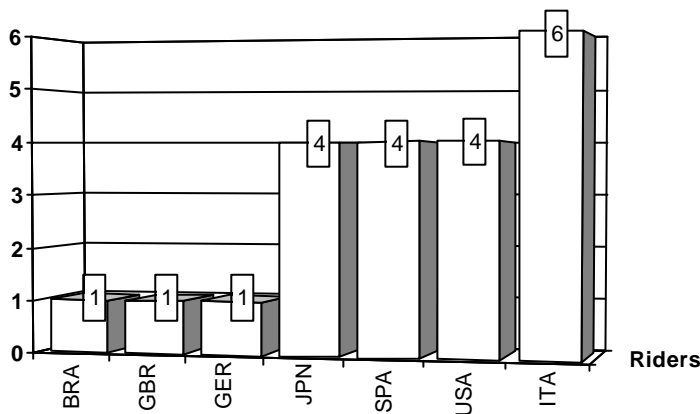

Computerised results and timing service

MotoGP

G. P. betandwin.com **COMUNITAT VALENCIANA**

Entry List

1

	Rider	Nation	Team	Motorcycle
	3 BIAGGI Max	ITA	Repsol Honda Team	HONDA
	4 BARROS Alex	BRA	Camel Honda	HONDA
	5 EDWARDS Colin	USA	Yamaha Factory Racing	YAMAHA
	6 TAMADA Makoto	JPN	Konica Minolta Honda	HONDA
	7 CHECA Carlos	SPA	Ducati Marlboro Team	DUCATI
R(10)	9 AOKI Nobuatsu	JPN	Team Suzuki MotoGP	SUZUKI
	10 <u>ROBERTS Kenny</u>	<u>USA</u>	<u>Team Suzuki MotoGP</u>	<u>SUZUKI</u>
	11 XAUS Ruben	SPA	Fortuna Yamaha Team	YAMAHA
	12 <u>BAYLISS Troy</u>	<u>AUS</u>	<u>Camel Honda</u>	<u>HONDA</u>
	15 GIBERNAU Sete	SPA	Movistar Honda MotoGP	HONDA
	21 HOPKINS John	USA	Team Suzuki MotoGP	SUZUKI
r	24 ELIAS Toni	SPA	Fortuna Yamaha Team	YAMAHA
r	27 BATTAINI Franco	ITA	Blata WCM	BLATA
	33 MELANDRI Marco	ITA	Movistar Honda MotoGP	HONDA
r	44 ROLFO Roberto	ITA	Team d'Antin Pramac	DUCATI
	46 ROSSI Valentino	ITA	Yamaha Factory Racing	YAMAHA
R(12)	54 KIYONARI Ryuichi	JPN	Camel Honda	HONDA
	56 NAKANO Shinya	JPN	Kawasaki Racing Team	KAWASAKI
	65 CAPIROSSI Loris	ITA	Ducati Marlboro Team	DUCATI
	66 HOFMANN Alex	GER	Kawasaki Racing Team	KAWASAKI
	69 HAYDEN Nicky	USA	Repsol Honda Team	HONDA
	77 ELLISON James	GBR	Blata WCM	BLATA
	80 ROBERTS Kurtis	USA	Team Roberts	PROTON KR

W=Wildcard R()=Replacement __=Replaced i=Trophy Michel Metraux Cup r=Rookie of the year

These data/results cannot be reproduced, stored and/or transmitted in whole or in part by any manner of electronic, mechanical, photocopying, recording, broadcasting or otherwise now known or herein after developed without the previous express consent by the copyright owner, except for reproduction in daily press and regular printed publications on sale to the public within 60 days of the event related to those data/results and always provided that copyright symbol appears together as follows below.
© DORNA, 2005