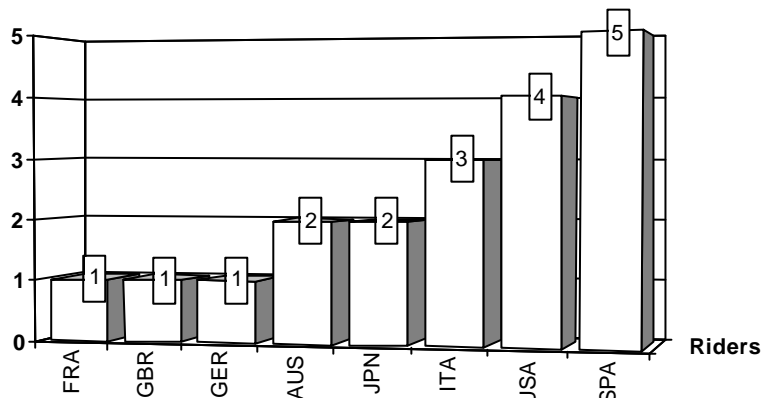

Computerised results and timing service provided by TISSOT

MotoGP

GP bwin.com DE LA COMUNITAT VALENCIANA

Entry List

1

	Rider	Nation	Team	Motorcycle
	5 EDWARDS Colin	USA	Camel Yamaha Team	YAMAHA
	6 TAMADA Makoto	JPN	Konica Minolta Honda	HONDA
	7 CHECA Carlos	SPA	Tech 3 Yamaha	YAMAHA
W	8 McCOY Garry	AUS	Ilmor SRT	ILMOR X3
	10 ROBERTS JR Kenny	USA	Team Roberts	KR211V
R(15	12 BAYLISS Troy	AUS	Ducati Marlboro Team	DUCATI
	15 <u>GIBERNAU Sete</u>	<u>SPA</u>	<u>Ducati Marlboro Team</u>	<u>DUCATI</u>
r	17 DE PUNIET Randy	FRA	Kawasaki Racing Team	KAWASAKI
	21 HOPKINS John	USA	Rizla Suzuki MotoGP	SUZUKI
	24 ELIAS Toni	SPA	Fortuna Honda	HONDA
r	26 PEDROSA Dani	SPA	Repsol Honda Team	HONDA
r	27 STONER Casey	AUS	Honda LCR	HONDA
	30 CARDOSO Jose Luis	SPA	Pramac d'Antin MotoGP	DUCATI
	33 MELANDRI Marco	ITA	Fortuna Honda	HONDA
	46 ROSSI Valentino	ITA	Camel Yamaha Team	YAMAHA
	56 NAKANO Shinya	JPN	Kawasaki Racing Team	KAWASAKI
	65 CAPIROSSI Loris	ITA	Ducati Marlboro Team	DUCATI
	66 HOFMANN Alex	GER	Pramac d'Antin MotoGP	DUCATI
	69 HAYDEN Nicky	USA	Repsol Honda Team	HONDA
r	71 VERMEULEN Chris	AUS	Rizla Suzuki MotoGP	SUZUKI
	77 ELLISON James	GBR	Tech 3 Yamaha	YAMAHA

W=Wildcard R(=Replacement __=Replaced i=Trophy Michel Metraux Cup r=Rookie of the year

These data/results cannot be reproduced, stored and/or transmitted in whole or in part by any manner of electronic, mechanical, photocopying, recording, broadcasting or otherwise now known or herein after developed without the previous express consent by the copyright owner, except for reproduction in daily press and regular printed publications on sale to the public within 60 days of the event related to those data/results and always provided that copyright symbol appears together as follows below.
© DORNA, 2006