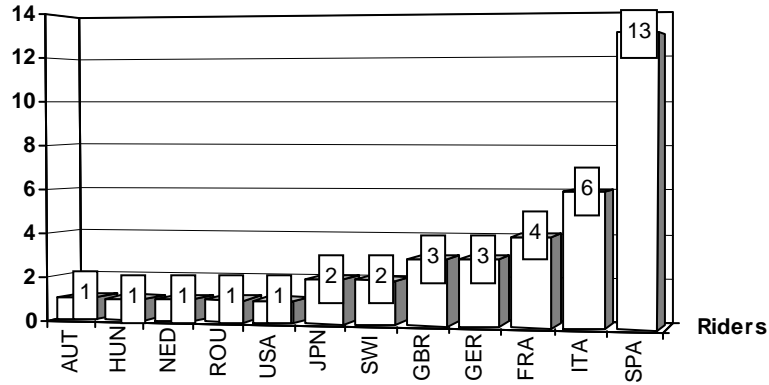

W=Wildcard      R( )=Replacement      \_\_=Replaced      i=Trophy Michel Metraux Cup      r=Rookie of the year

These data/results cannot be reproduced, stored and/or transmitted in whole or in part by any manner of electronic, mechanical, photocopying, recording, broadcasting or otherwise now known or herein after developed without the previous express consent by the copyright owner, except for reproduction in daily press and regular printed publications on sale to the public within 60 days of the event related to those data/results and always provided that copyright symbol appears together as follows below.  
© DORNA, 2008