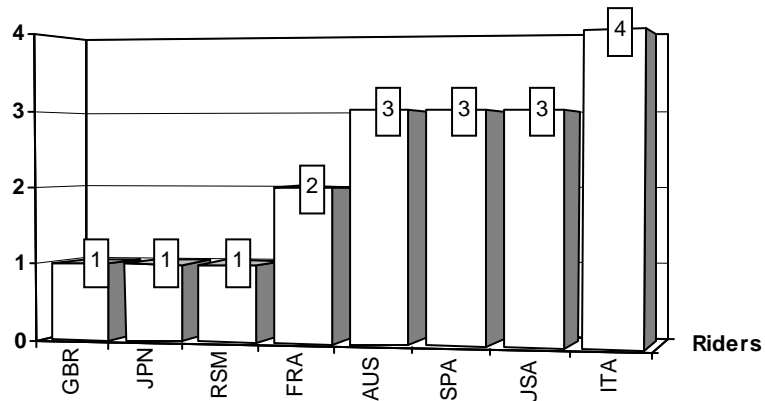

Computerised results and timing service provided by **TISSOT**

MotoGP

A-STYLE TT ASSEN

Entry List

1

	<i>Rider</i>	<i>Nation</i>	<i>Team</i>	<i>Motorcycle</i>
	1 STONER Casey	AUS	Ducati Marlboro Team	DUCATI
	2 PEDROSA Dani	SPA	Repsol Honda Team	HONDA
r	4 DOVIZIOSO Andrea	ITA	JiR Team Scot MotoGP	HONDA
	5 EDWARDS Colin	USA	Tech 3 Yamaha	YAMAHA
	7 VERMEULEN Chris	AUS	Rizla Suzuki MotoGP	SUZUKI
	13 WEST Anthony	AUS	Kawasaki Racing Team	KAWASAKI
	14 DE PUNIET Randy	FRA	LCR Honda MotoGP	HONDA
r	15 DE ANGELIS Alex	RSM	San Carlo Honda Gresini	HONDA
	21 HOPKINS John	USA	Kawasaki Racing Team	KAWASAKI
	24 ELIAS Toni	SPA	Alice Team	DUCATI
	33 MELANDRI Marco	ITA	Ducati Marlboro Team	DUCATI
	46 ROSSI Valentino	ITA	Fiat Yamaha Team	YAMAHA
r	48 LORENZO Jorge	SPA	Fiat Yamaha Team	YAMAHA
	50 GUINTOLI Sylvain	FRA	Alice Team	DUCATI
r	52 TOSELAND James	GBR	Tech 3 Yamaha	YAMAHA
	56 NAKANO Shinya	JPN	San Carlo Honda Gresini	HONDA
	65 CAPIROSSI Loris	ITA	Rizla Suzuki MotoGP	SUZUKI
	69 HAYDEN Nicky	USA	Repsol Honda Team	HONDA

W=Wildcard R()=Replacement __=Replaced i=Trophy Michel Metraux Cup r=Rookie of the year

These data/results cannot be reproduced, stored and/or transmitted in whole or in part by any manner of electronic, mechanical, photocopying, recording, broadcasting or otherwise now known or herein after developed without the previous express consent by the copyright owner, except for reproduction in daily press and regular printed publications on sale to the public within 60 days of the event related to those data/results and always provided that copyright symbol appears together as follows below.
© DORNA, 2008