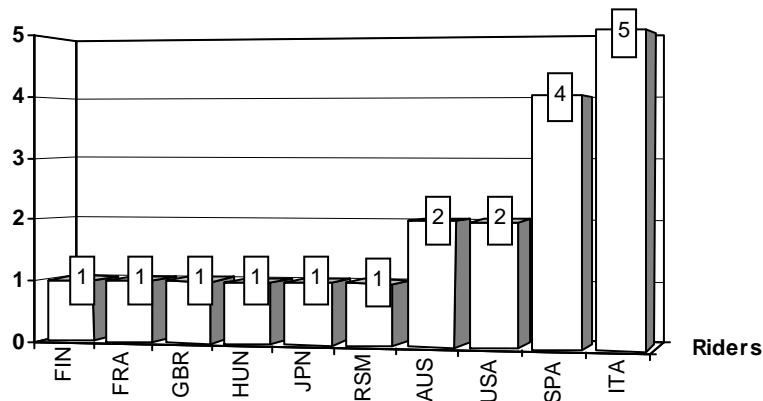

4727 m.

GRAN PREMI CINZANO DE CATALUNYA**Entry List**

	 <i>Rider</i>	<i>Nation</i>	<i>Team</i>	<i>Motorcycle</i>
	3 PEDROSA Dani	SPA	Repsol Honda Team	HONDA
	4 DOVIZIOSO Andrea	ITA	Repsol Honda Team	HONDA
	5 EDWARDS Colin	USA	Monster Yamaha Tech 3	YAMAHA
	7 VERMEULEN Chris	AUS	Rizla Suzuki MotoGP	SUZUKI
	14 DE PUNIET Randy	FRA	LCR Honda MotoGP	HONDA
	15 DE ANGELIS Alex	RSM	San Carlo Honda Gresini	HONDA
	24 ELIAS Toni	SPA	San Carlo Honda Gresini	HONDA
	27 STONER Casey	AUS	Ducati Marlboro Team	DUCATI
	33 MELANDRI Marco	ITA	Hayate Racing Team	KAWASAKI
r	36 KALLIO Mika	FIN	Pramac Racing	DUCATI
	41 TALMACSI Gabor	HUN	Scot Racing Team MotoGP	HONDA
	46 ROSSI Valentino	ITA	Fiat Yamaha Team	YAMAHA
	52 TOSELAND James	GBR	Monster Yamaha Tech 3	YAMAHA
	59 GIBERNAU Sete	SPA	Grupo Francisco Hernando	DUCATI
	65 CAPIROSSI Loris	ITA	Rizla Suzuki MotoGP	SUZUKI
	69 HAYDEN Nicky	USA	Ducati Marlboro Team	DUCATI
r	72 TAKAHASHI Yuki	JPN	Scot Racing Team MotoGP	HONDA
r	88 CANEPA Niccolo	ITA	Pramac Racing	DUCATI
	99 LORENZO Jorge	SPA	Fiat Yamaha Team	YAMAHA

W=Wildcard

R()=Replacement __=Replaced

i=Trophy Michel Metraux Cup r=Rookie of the year

These data/results cannot be reproduced, stored and/or transmitted in whole or in part by any manner of electronic, mechanical, photocopying, recording, broadcasting or otherwise now known or herein after developed without the previous express consent by the copyright owner, except for reproduction in daily press and regular printed publications on sale to the public within 60 days of the event related to those data/results and always provided that copyright symbol appears together as follows below.