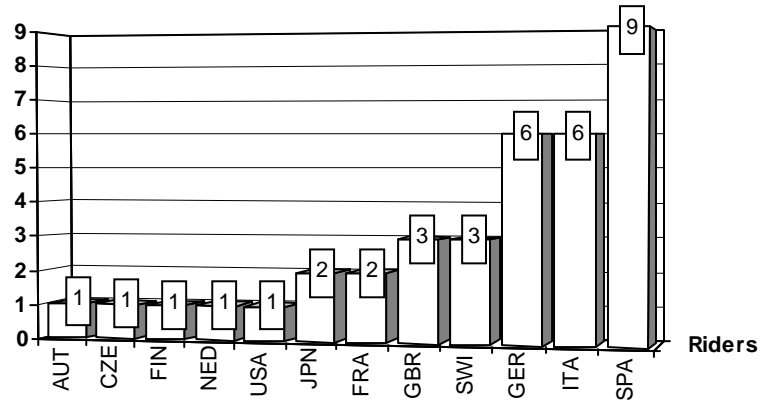

© DORNA, 2009

Official MotoGP Timing by **TISSOT**
www.motogp.com

Computerised results and timing service provided by **TISSOT**

125cc

ALICE MOTORRAD GRAND PRIX DEUTSCHLAND

Entry List

 Rider	Nation	Team	Motorcycle
---	--------	------	------------

W=Wildcard R()=Replacement __=Replaced i=Trophy Michel Metraux Cup r=Rookie of the year

These data/results cannot be reproduced, stored and/or transmitted in whole or in part by any manner of electronic, mechanical, photocopying, recording, broadcasting or otherwise now known or herein after developed without the previous express consent by the copyright owner, except for reproduction in daily press and regular printed publications on sale to the public within 60 days of the event related to those data/results and always provided that copyright symbol appears together as follows below.