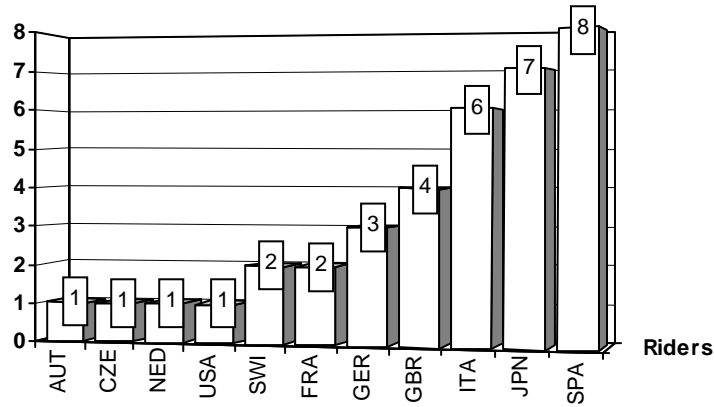

W=Wildcard R()=Replacement __=Replaced i=Trophy Michel Metraux Cup r=Rookie of the year

These data/results cannot be reproduced, stored and/or transmitted in whole or in part by any manner of electronic, mechanical, photocopying, recording, broadcasting or otherwise now known or herein after developed without the previous express consent by the copyright owner, except for reproduction in daily press and regular printed publications on sale to the public within 60 days of the event related to those data/results and always provided that copyright symbol appears together as follows below.